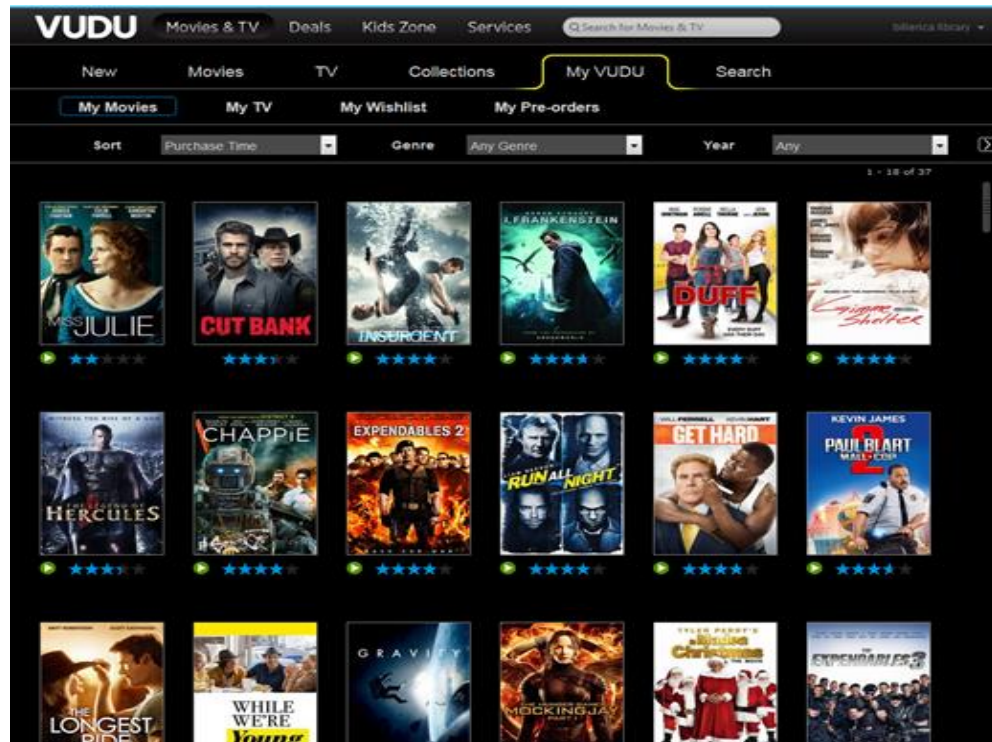

Movie Instructions

- Connect Roku to your TV & Internet connection (Wireless/Wired) by using the supplied HDMI cables and following the Roku Instruction guide.
- With the remote, select the **Vudu** channel from the Roku main menu.
- At the Vudu screen, arrow over to the **My Vudu** menu and then select the **My Movies** tab to watch free movies.
- Only movies available under the **My Vudu** menu are part of the library's collection of free streaming movies. For a list of titles go to www.billericalibrary.org/roku
- Need Assistance? Contact the library at 978-671-0948 ext 105.

TV Series Instructions

- Connect Roku to your TV & Internet connection(Wireless/Wired) by using the supplied HDMI cables and following the Roku Instruction guide.
- With the remote, select the **Vudu** channel from the Roku main menu.
- At the Vudu screen, arrow over to the **My Vudu** menu and then select **My TV** tab to watch free TV shows.
- Only TV shows available under the **My Vudu** menu are part of the library's collection of free streaming TV shows. For a list of titles go to www.billericalibrary.org/roku